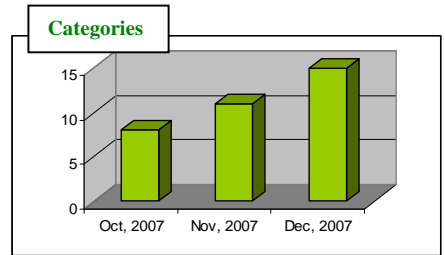

Data Collection

Data Analysis

Statistical Model

Version	Technology
0.1	Normal SQL
0.2	Stored SQL + MySQLi
0.3	Normal SQL + Query Cache
0.4	Stored SQL + Query Cache